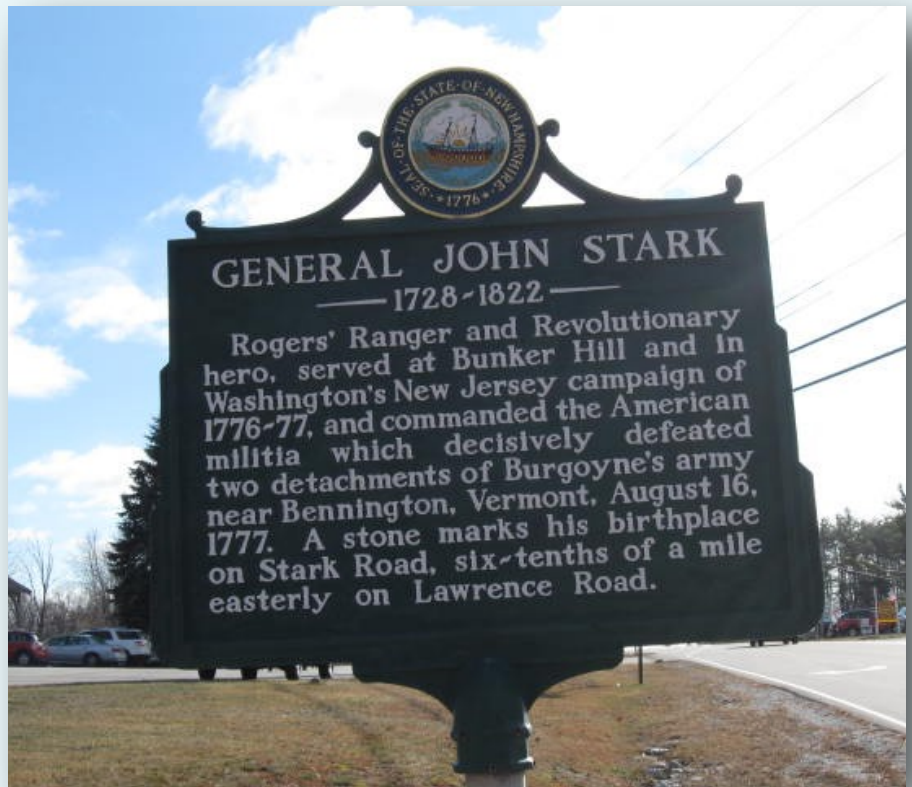

IT'S A SIGN!

New Hampshire Historical Highway Markers

The NH Department of Historical Resources and the NH Department of Transportation have put historical markers all over the state. Each one is numbered and reminds us of someone who lived in New Hampshire or something that happened in New Hampshire. There are 255 NH historical markers in all. Can you find them when you are exploring the Granite State?

HISTORICAL MARKER

48

This historical marker is in Derry on Route 28, south of the Derry rotary.

To find more historical markers, visit the website for the NH Division of Historical Resources at www.nh.gov/nhdhr/markers/