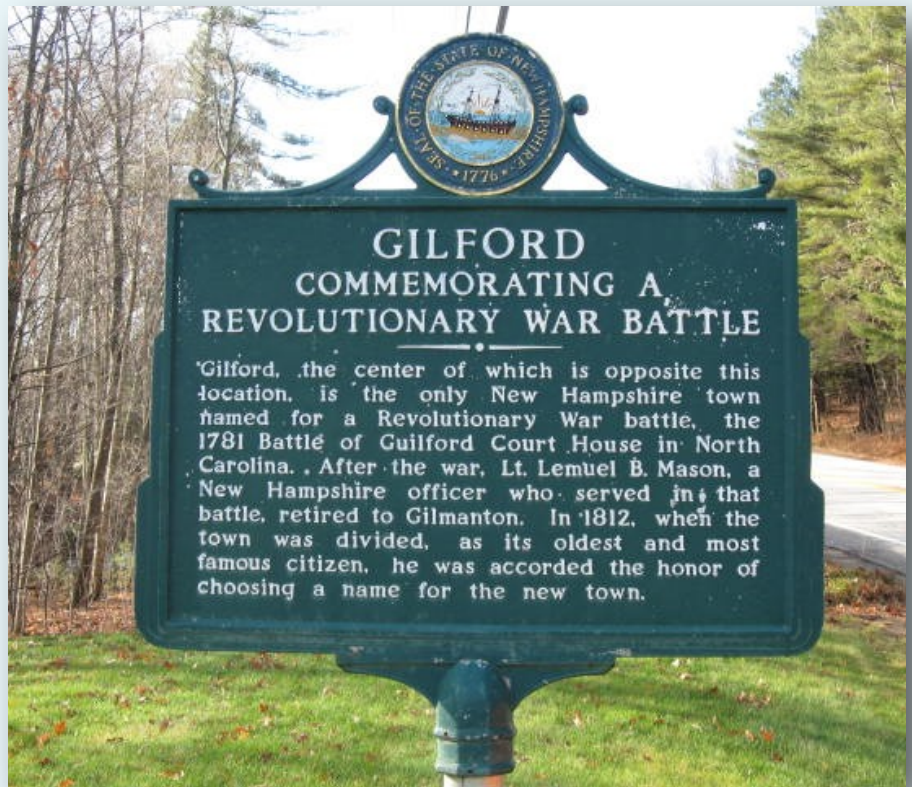

IT'S A SIGN!

New Hampshire Historical Highway Markers

The NH Department of Historical Resources and the NH Department of Transportation have put historical markers all over the state. Each one is numbered and reminds us of someone who lived in New Hampshire or something that happened in New Hampshire. There are 255 NH historical markers in all. Can you find them when you are exploring the Granite State?

HISTORICAL MARKER

 # 118

This historical marker is in Gilford, near the fire station in Gilford Village.