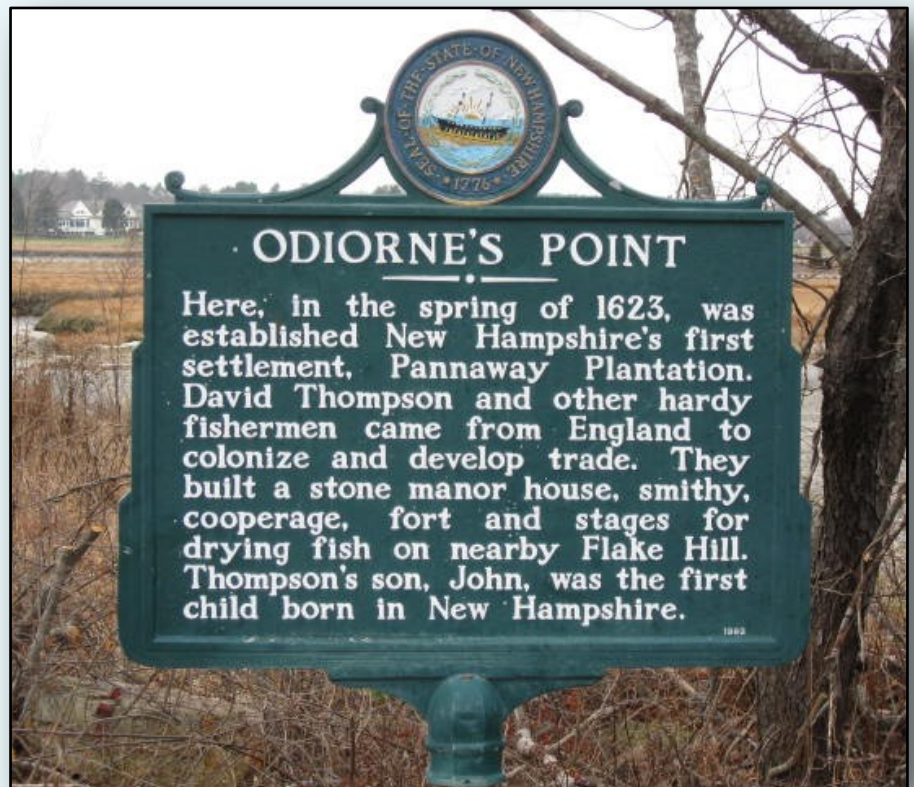

# IT'S A SIGN!

## New Hampshire Historical Highway Markers

The NH Department of Historical Resources and the NH Department of Transportation have put historical markers all over the state. Each one is numbered and reminds us of someone who lived in New Hampshire or something that happened in New Hampshire. There are 255 NH historical markers in all. Can you find them when you are exploring the Granite State?

**HISTORICAL MARKER**

**# 78**

This historical marker is in Rye on NH Route 1A near Odiorne Point State Park.

To find more historical markers, visit the website for the NH Division of Historical Resources at [www.nh.gov/nhdhr/markers/](http://www.nh.gov/nhdhr/markers/)