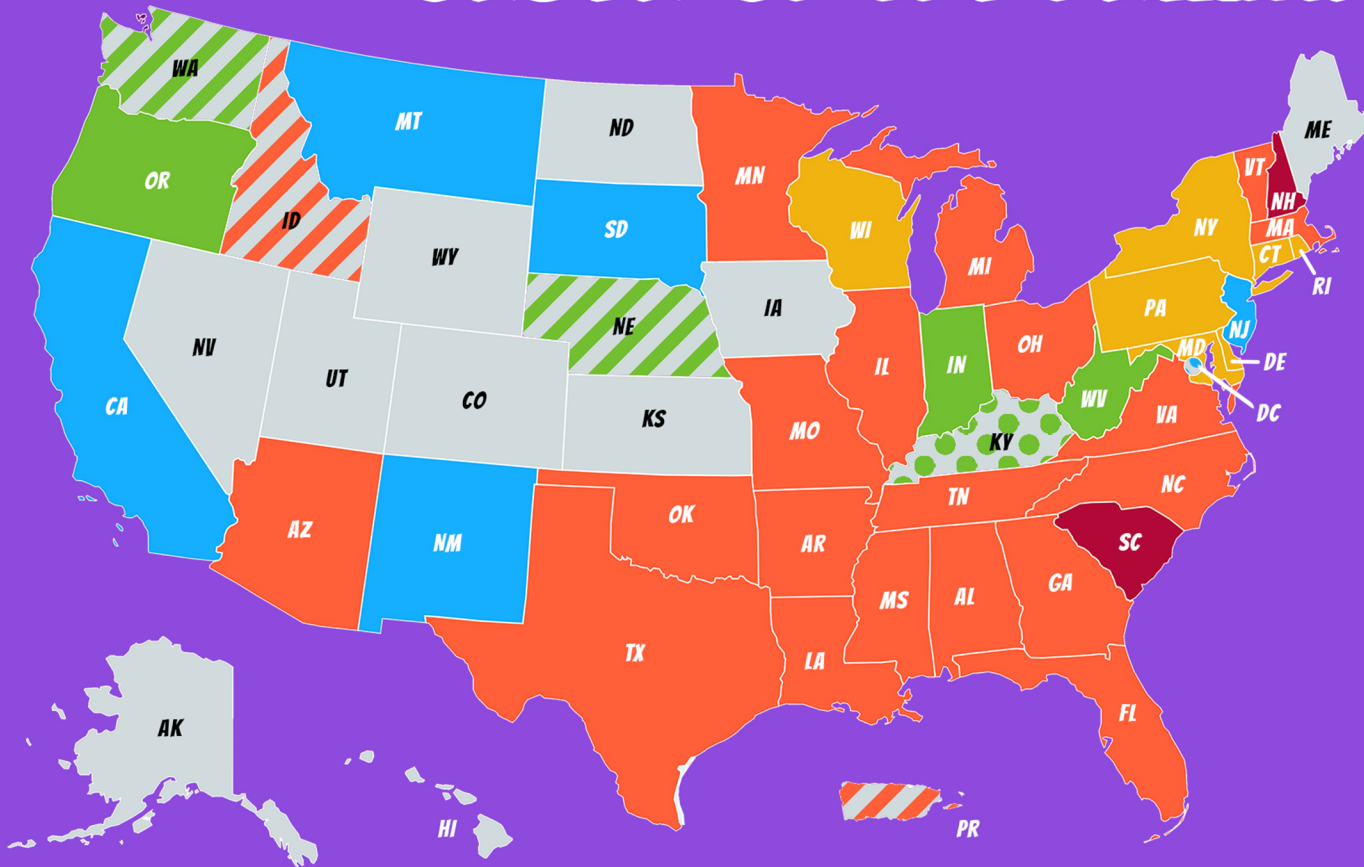

ORDER OF THE PRIMARIES

KEY

- February primary
- March primary
- April primary
- May primary
- June primary
- No primary (caucus)

STRIPES Only Republican primary

DOTS Only Democratic primary

Presidential primaries in the United States take place from January to June in the year of the election. The states don't always go in exactly the same order, but New Hampshire always comes first! Here is the order of the primaries from 2016. What do you notice?

1. In what month do the most primaries happen?
2. What percentage or fraction of the states have caucuses?
3. What are two positives (pros) and two negatives (cons) for having primaries take place over five months?